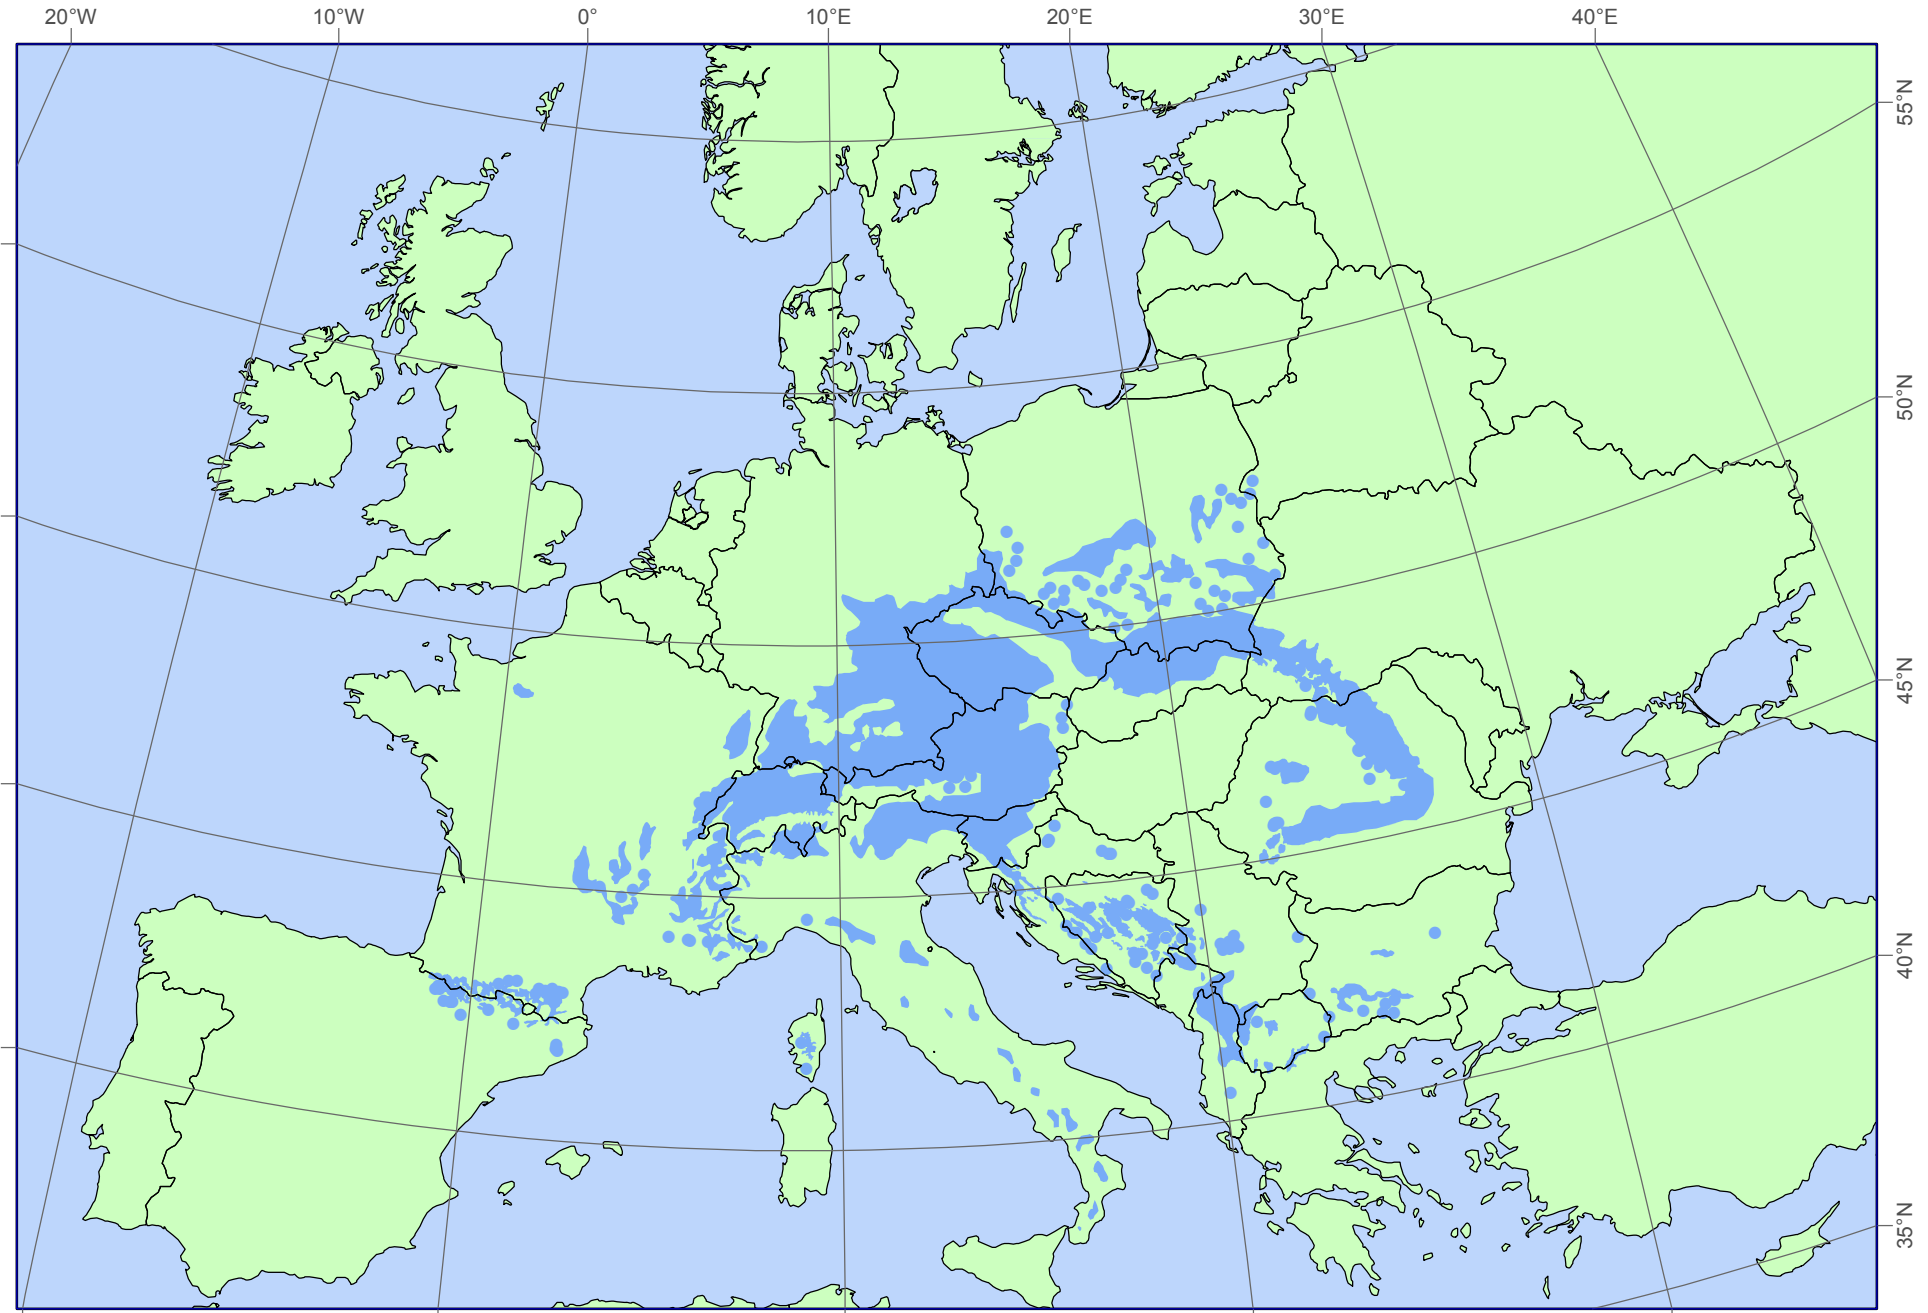

Abies alba

This distribution map, showing the natural distribution area of *Abies alba* was compiled by members of the EUFORGEN Networks .

Citation: Distribution map of Silver fir (*Abies alba*) EUFORGEN 2009, www.euforgen.org.