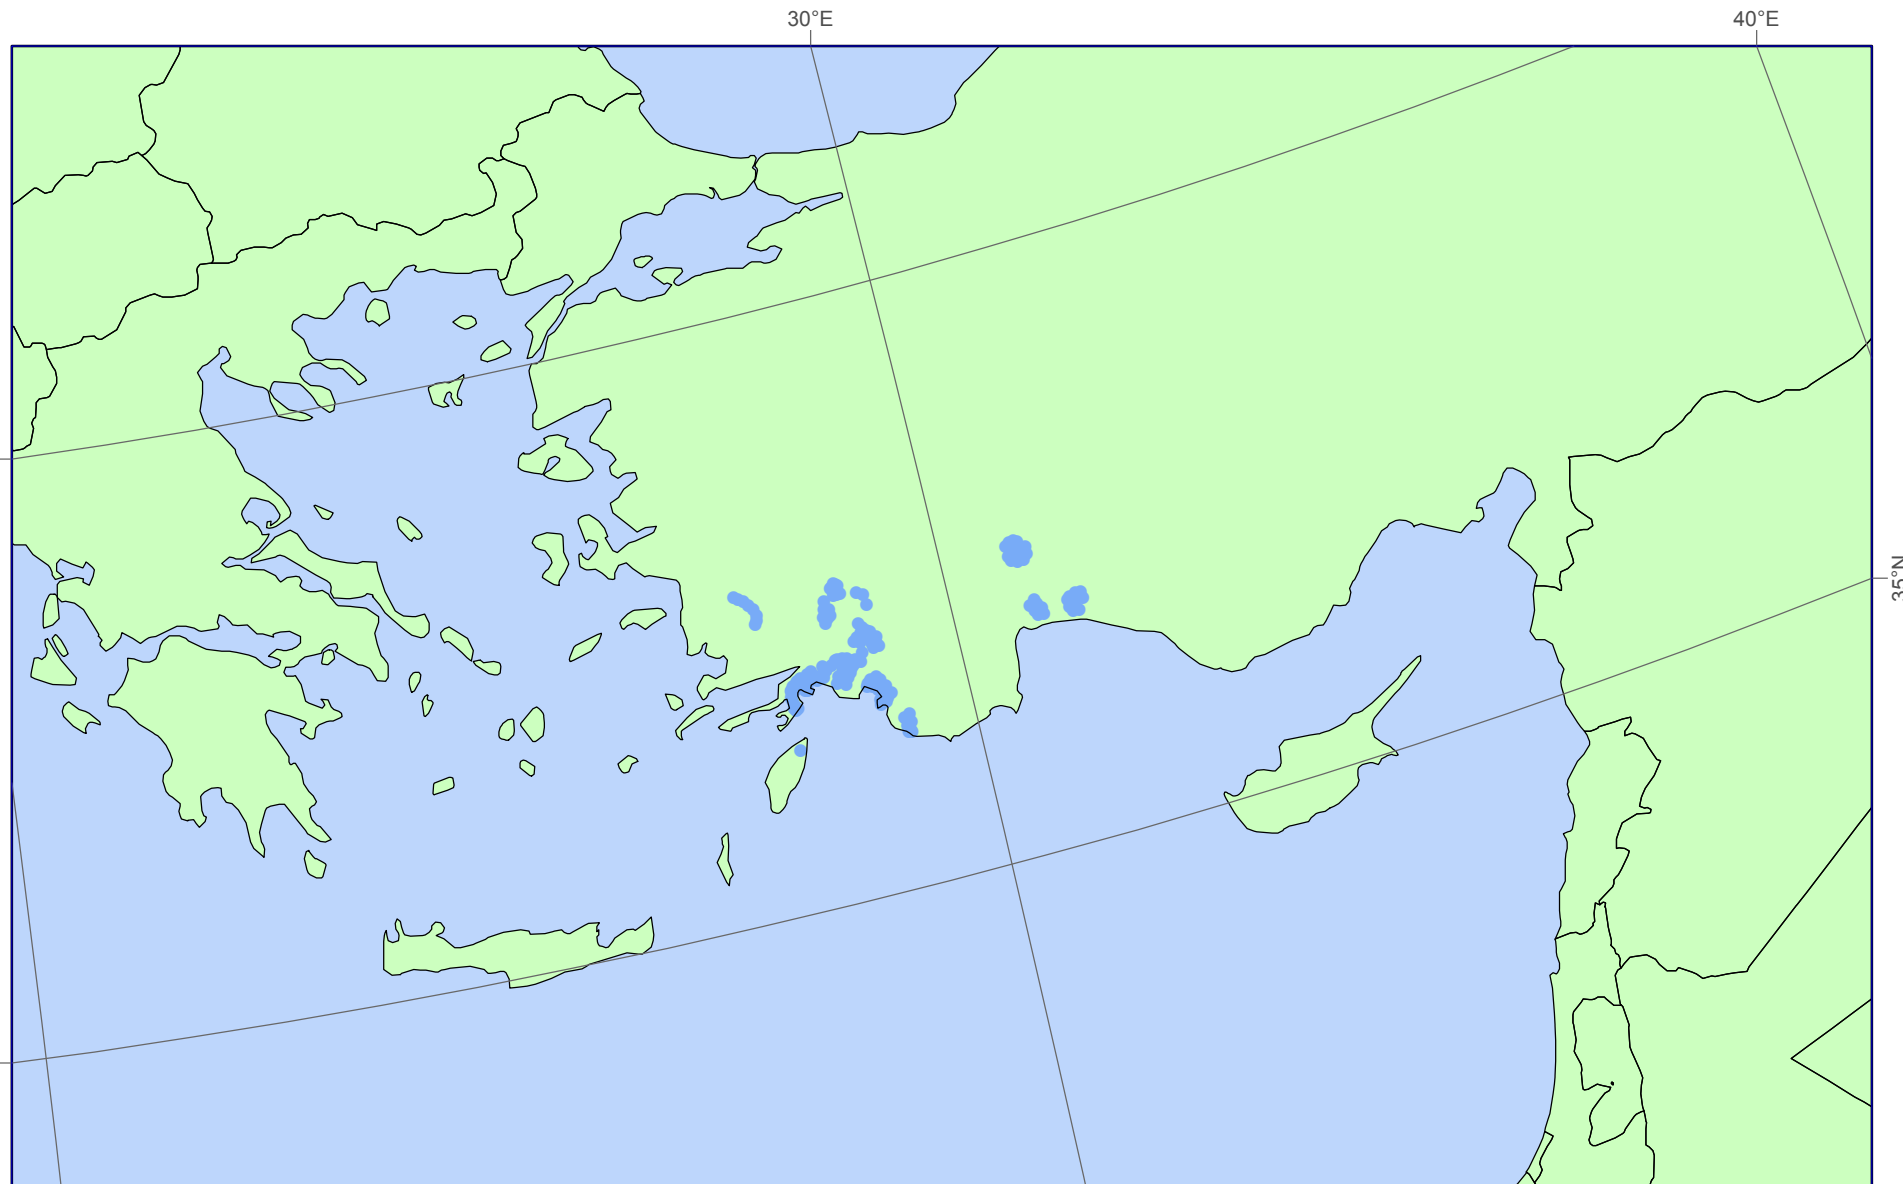

# *Liquidambar orientalis*

This distribution map, showing the natural distribution area of *Liquidambar orientalis*, was compiled by members of the EUFORGEN Networks based on an earlier maps published by: Efe, A. 1987. Studies on the Morphological and Palynological Characteristics of *Liquidambar orientalis* Mill. in Turkey. *Y.Ü. Orm Fak. Dergisi Seri A. Cilt 37(2):273-286, Ystanbul, Turkey.*

Citation: Distribution map of Oriental sweet gum (*Liquidambar orientalis* ) EUFORGEN 2009, [www.euforgen.org](http://www.euforgen.org).

First published online in 2003 - Updated on 30 July 2008