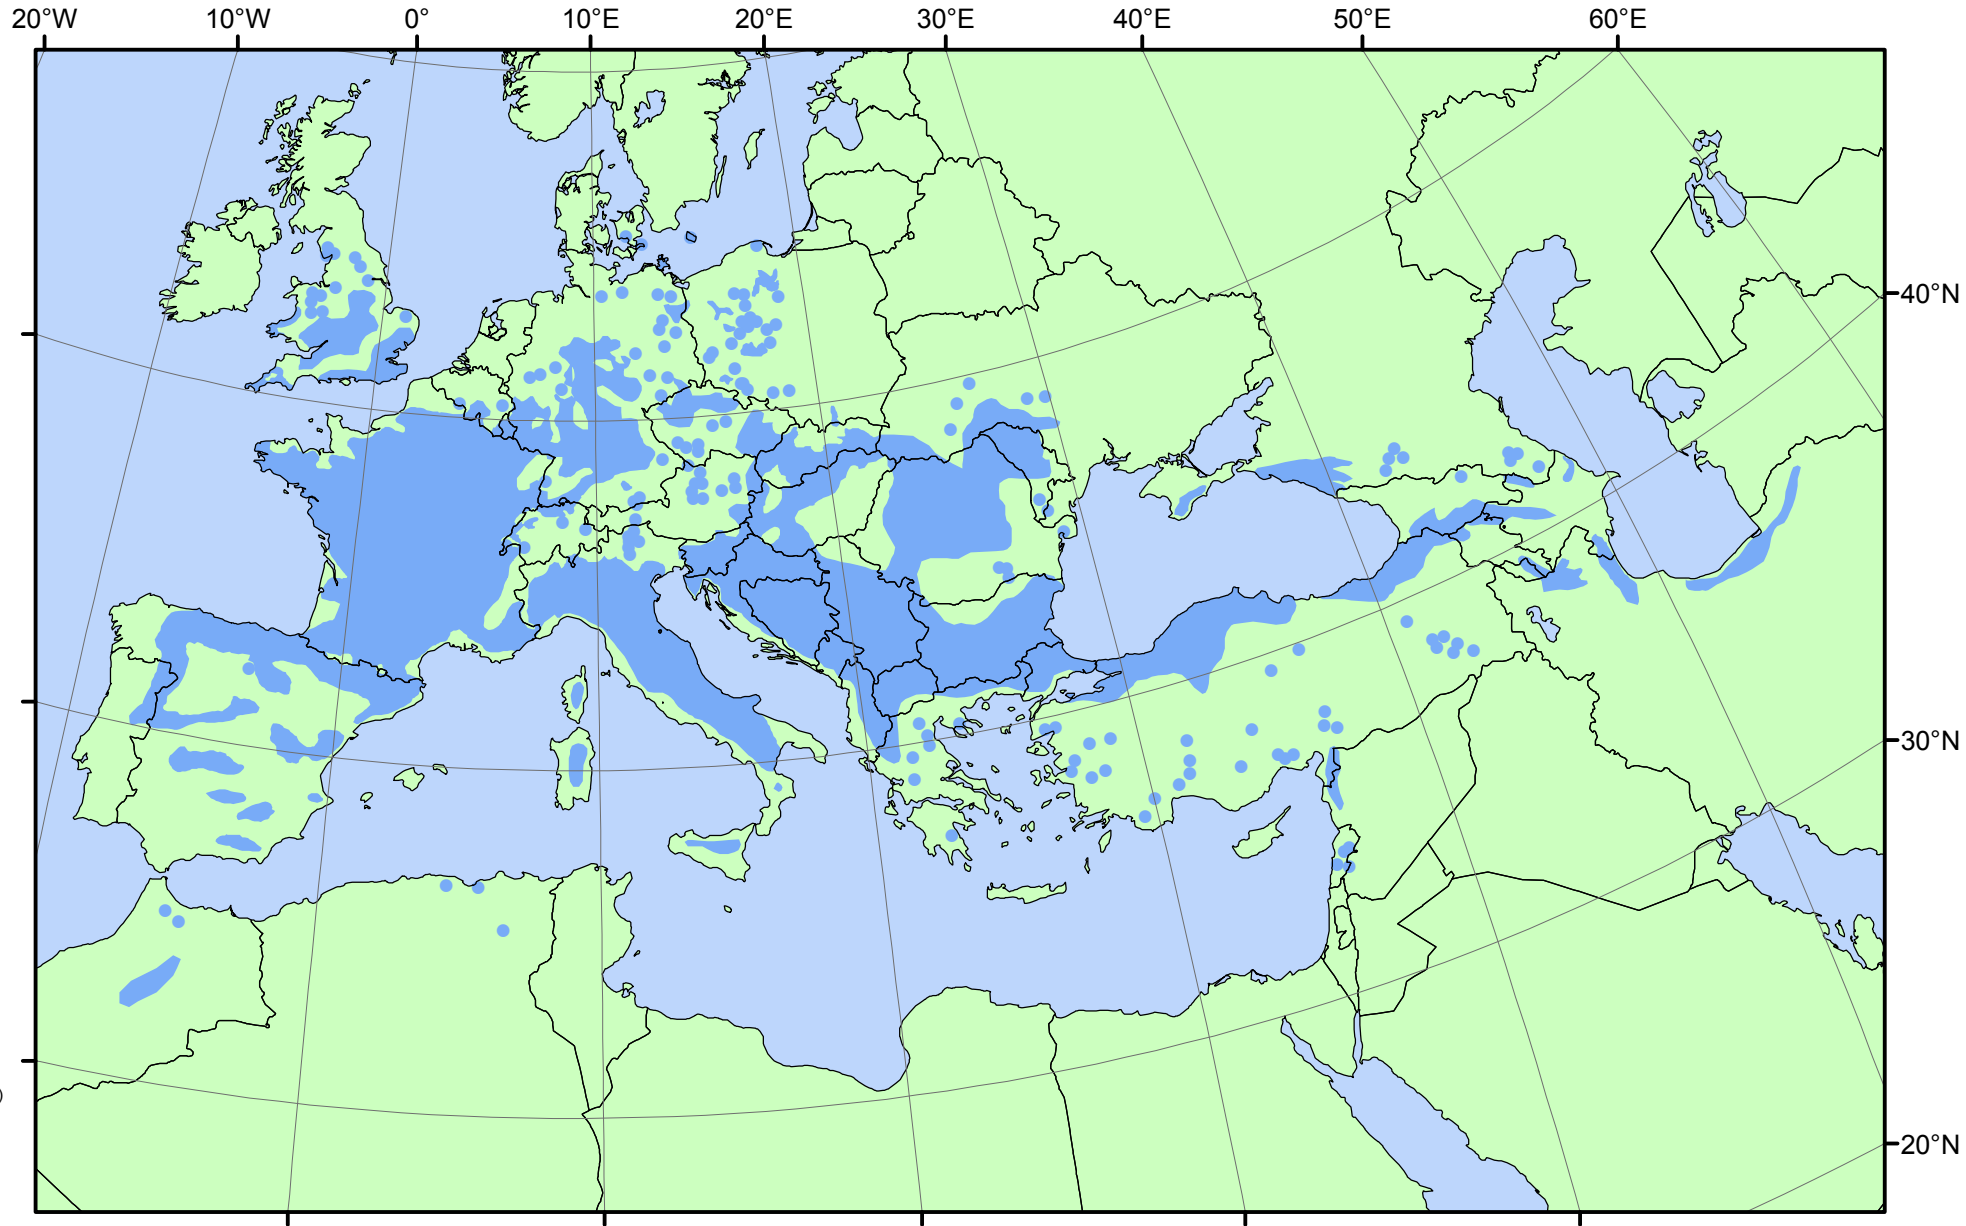

# *Sorbus torminalis*

EUFORGEN Secretariat  
c/o Biodiversity International  
Via dei Tre Denari, 472/a  
00057 Maccarese (Fiumicino)  
Rome, Italy  
Tel. (+39)066118251  
Fax: (+39)0661979661  
euf\_secretariat@cgiar.org  
More information  
and other maps at:  
[www.euforgen.org](http://www.euforgen.org)

This distribution map, showing the natural distribution area of *Sorbus torminalis* was compiled by members of the EUFORGEN Networks based on an earlier map published by Kutzelnigg, H., 1995: *Sorbus torminalis*. In: Scholz, H. (Hrsg.), 1995: Gustav Hegi. Illustrierte Flora von Mitteleuropa. Band IV, Teil 2B (2. Aufl.). Blackwell, Berlin: 343-349.

Citation: Distribution map of Wild service tree (*Sorbus torminalis*) EUFORGEN 2009, [www.euforgen.org](http://www.euforgen.org).

First published online on September 2004 - Updated on 24 July 2008