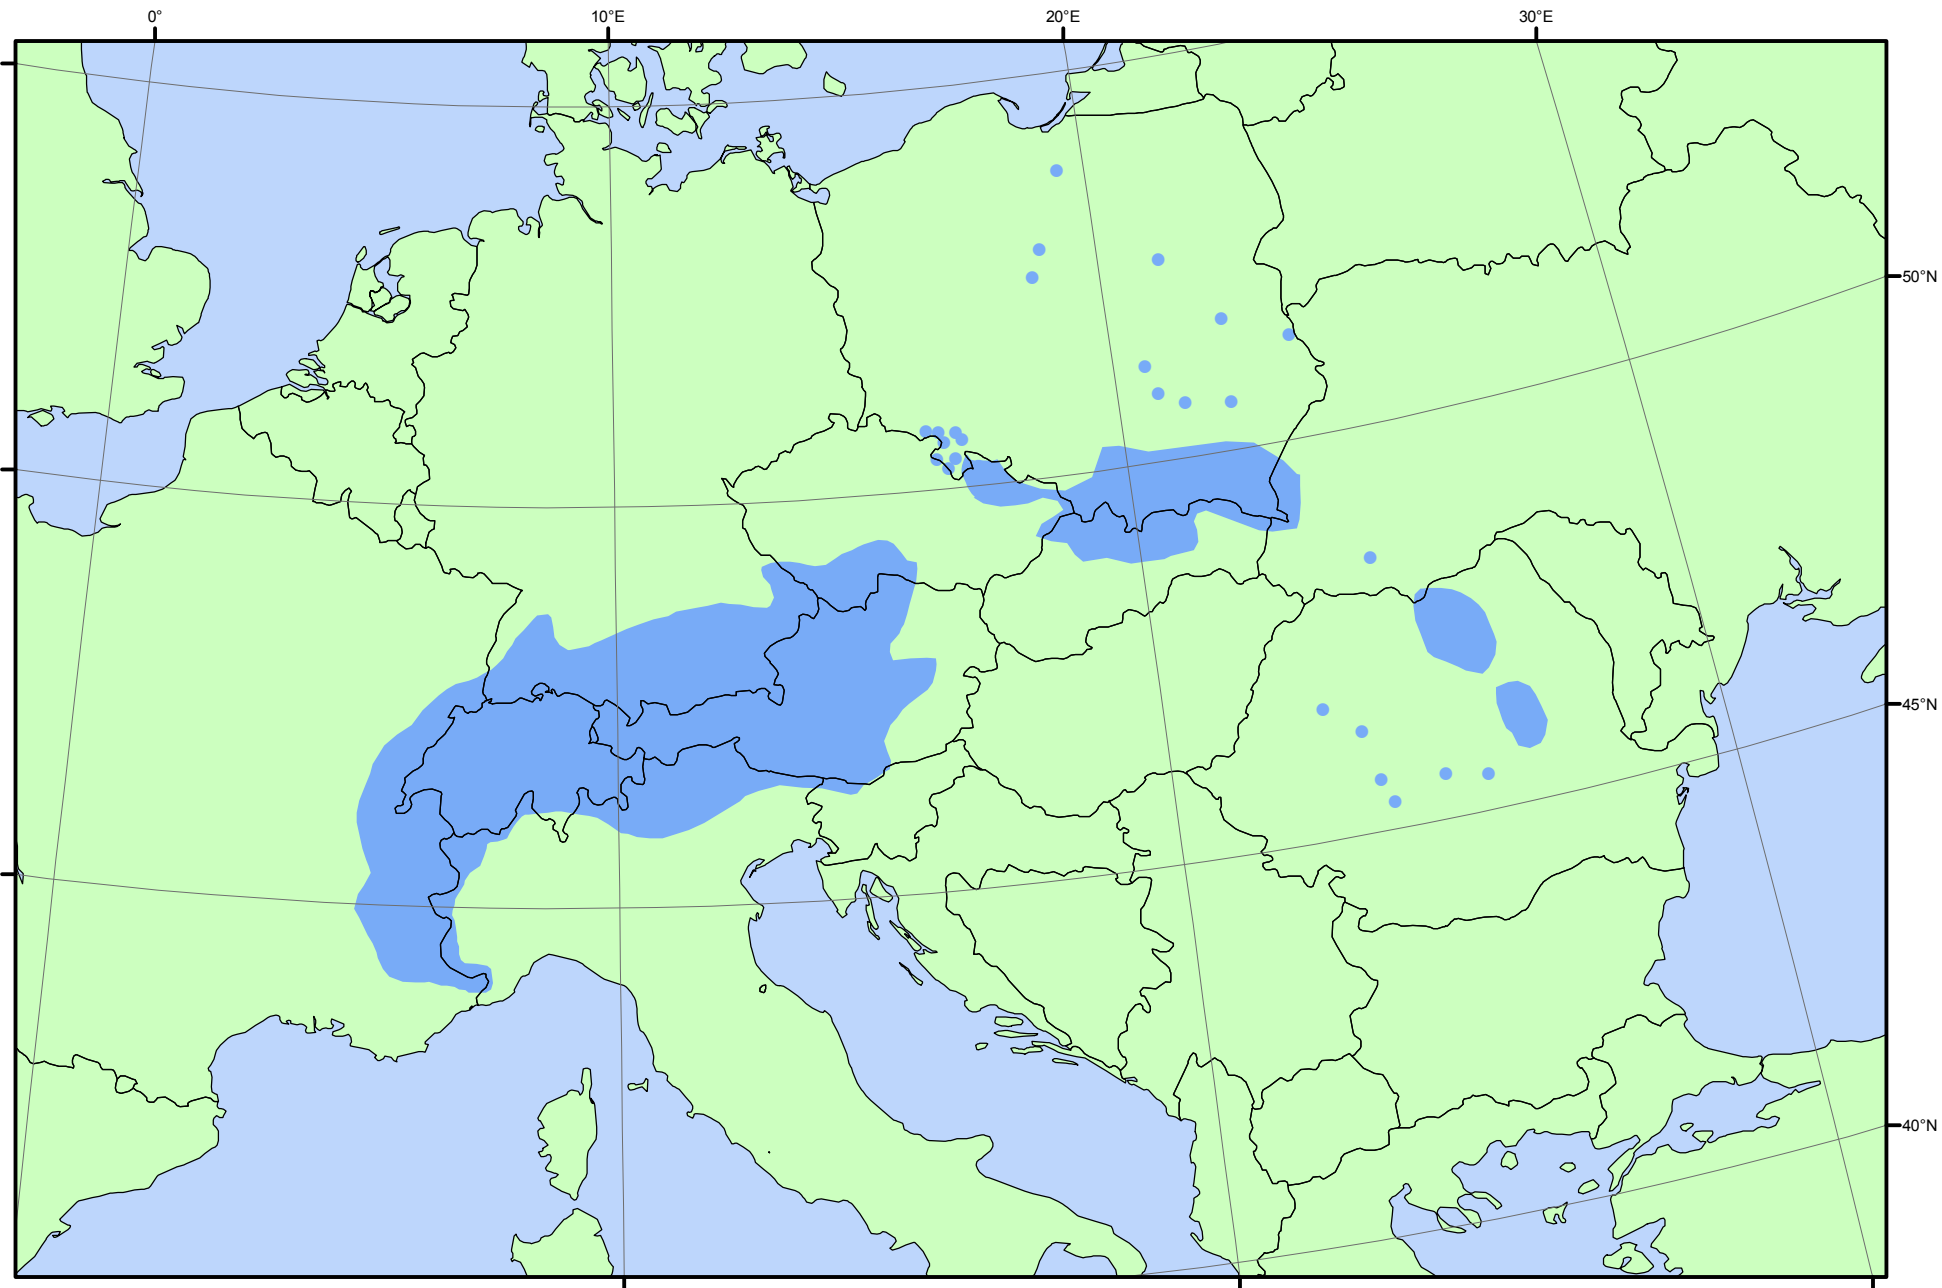

Larix decidua

EUFORGEN Secretariat
c/o Biodiversity International
Via dei Tre Denari, 472/a
00057 Maccarese (Fiumicino)
Rome, Italy
Tel. (+39)066118251
Fax: (+39)0661979661
euf_secretariat@cgiar.org
More information
and other maps at:
www.euforgen.org

This distribution map, showing the present natural distribution range of *Larix decidua*, was compiled by members of the EUFORGEN Networks

Citation: Distribution map of European larch (*Larix decidua*). EUFORGEN 2009, www.euforgen.org.