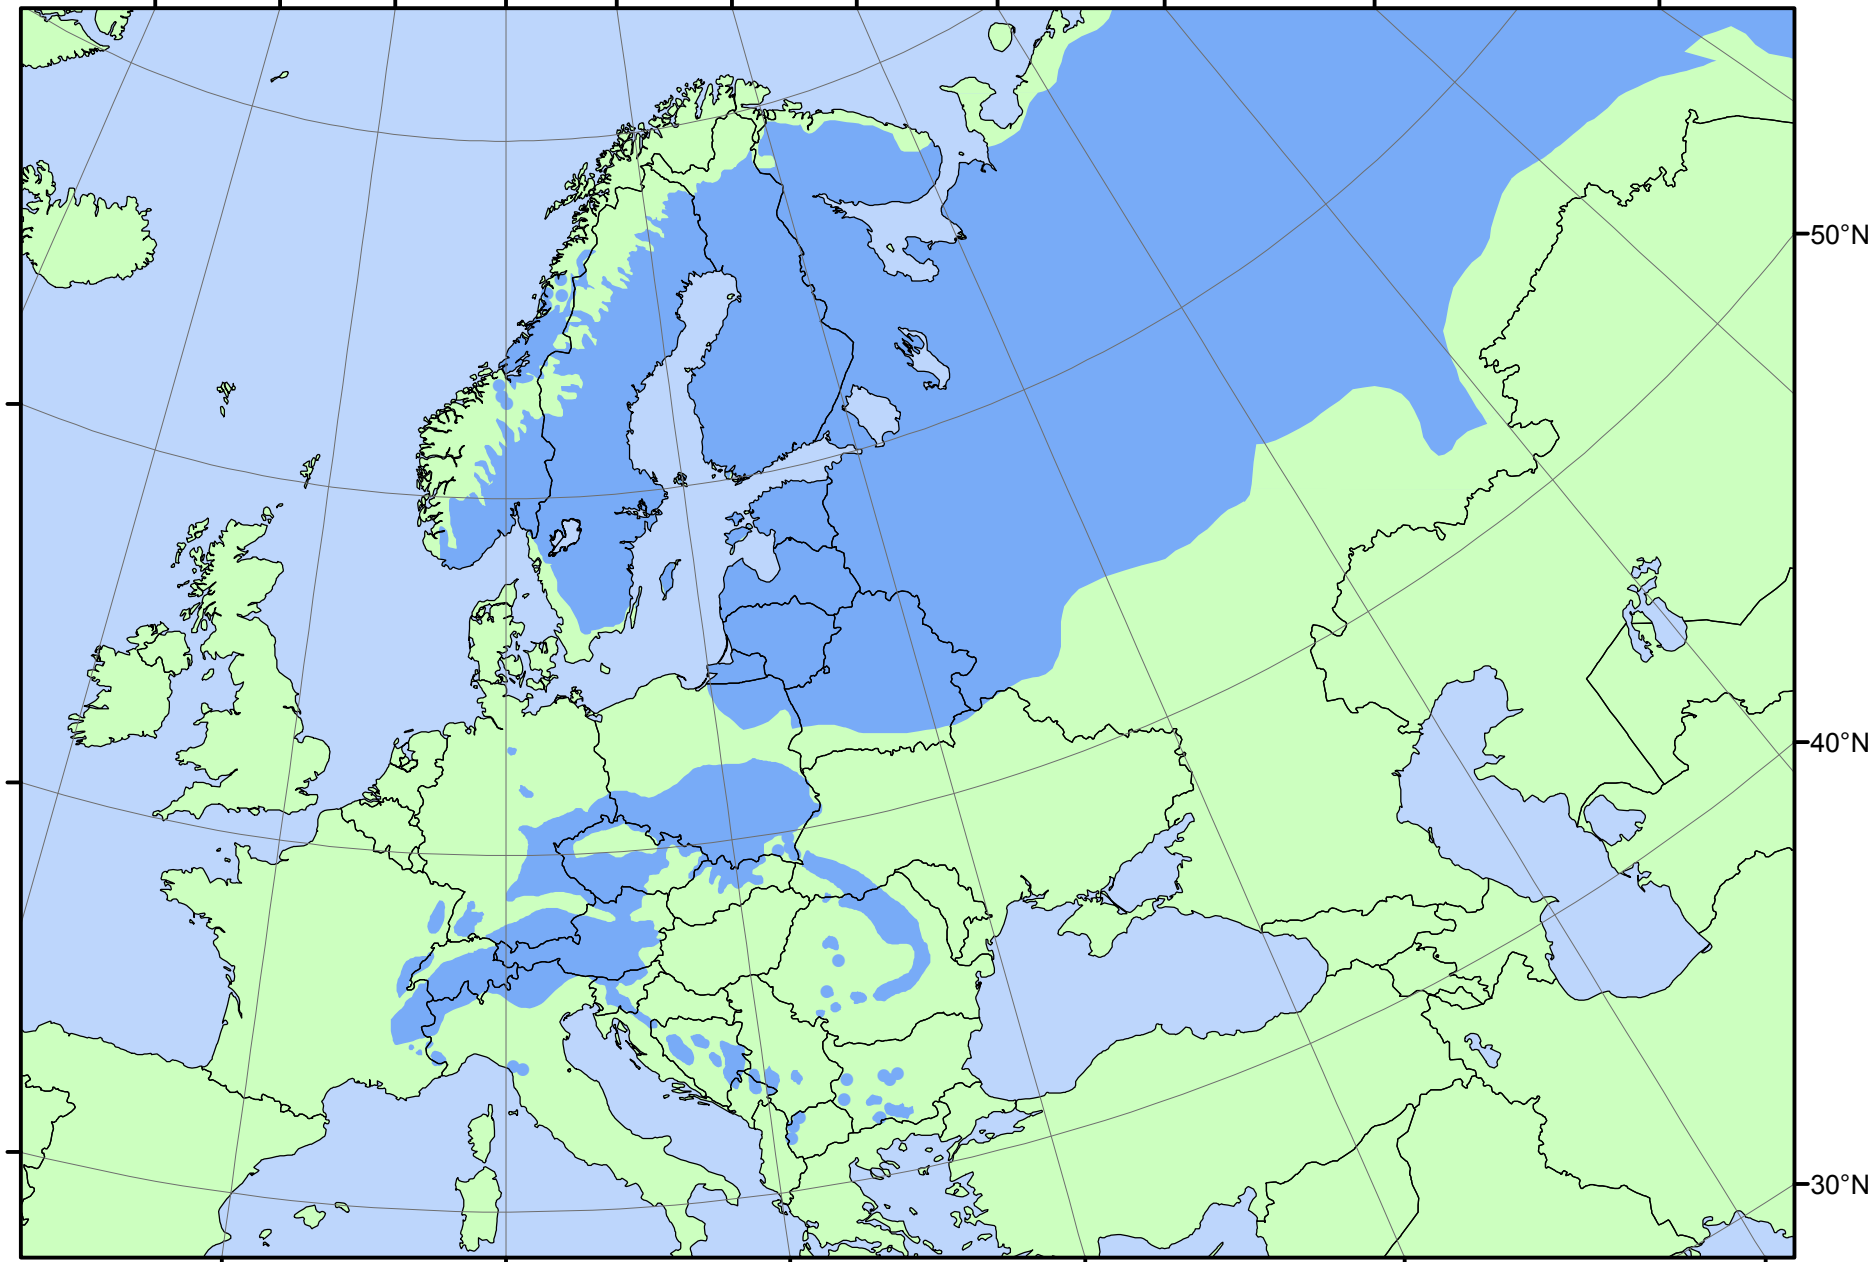

Picea abies

20°W 10°W 0° 10°E 20°E 30°E 40°E 50°E 60°E 70°E 80°E

EUFORGEN Secretariat
c/o Bioversity International
Via dei Tre Denari, 472/a
00057 Maccarese (Fiumicino)
Rome, Italy
Tel. (+39)066118251
Fax: (+39)0661979661
euf_secretariat@cgiar.org
More information
and other maps at:
www.euforgen.org

This distribution map, showing the natural distribution area of *Picea abies* was compiled by members of the EUFORGEN Networks based on an earlier map published by H. Schmidt-Vogt in 1977 (Die Fichte, Verlag Paul Parey, Hamburg and Berlin, p.647).

Citation: Distribution map of Norway spruce (*Picea abies*) EUFORGEN 2009, www.euforgen.org.

First published online in 2003 - Updated on 24 July 2008