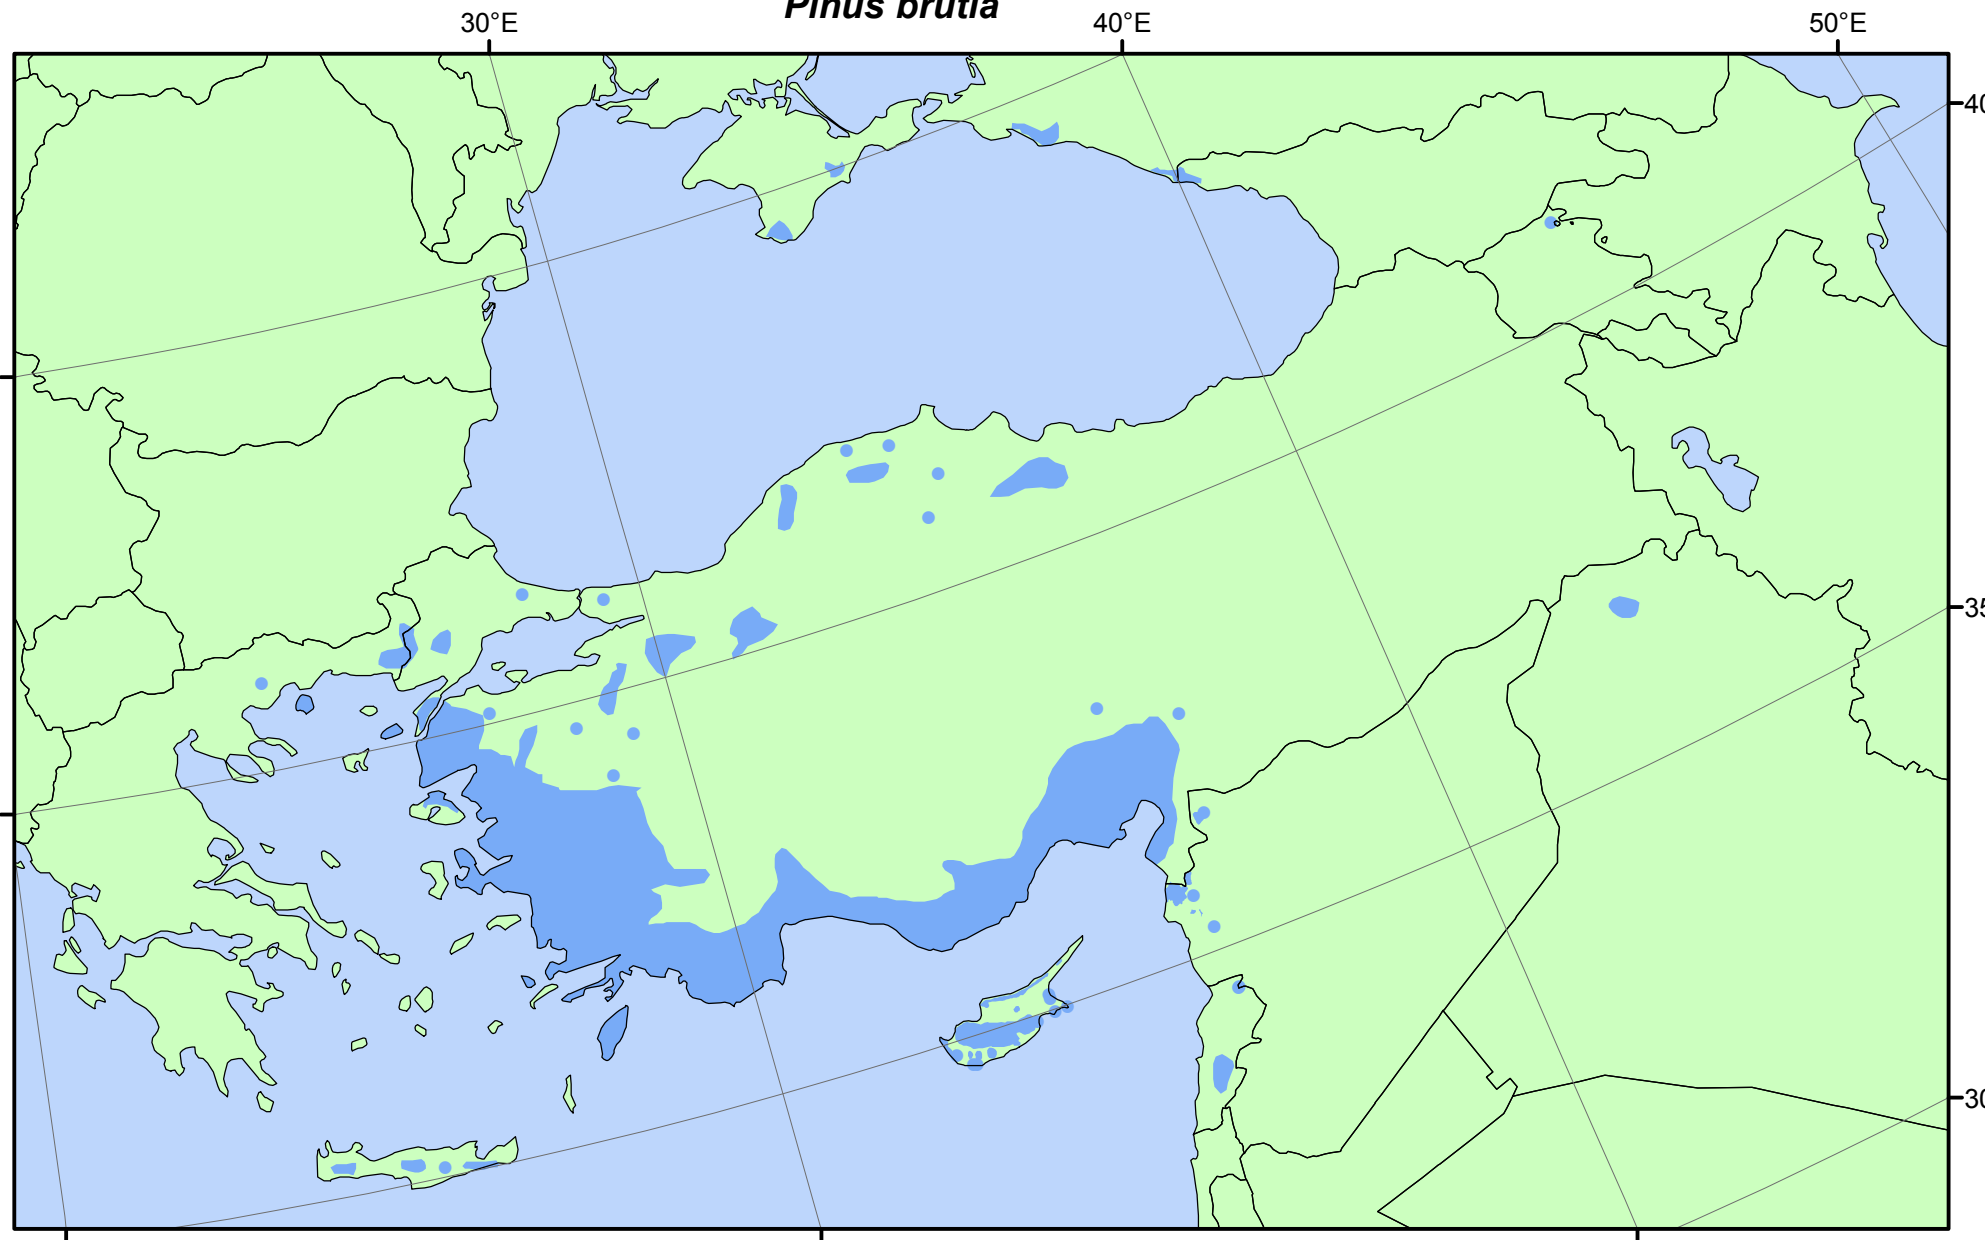

Pinus brutia

This distribution map, showing the natural distribution area of *Pinus brutia* was compiled by members of the EUFORGEN Networks based on an earlier map published by W.B.Critchfield & E.L.Little, Jr., Geographic Distribution, of the Pines of the World, . USDA Forest Service Misc. Publication 991, 1966 (<http://dendrome.ucdavis.edu/treegenes/species/>)