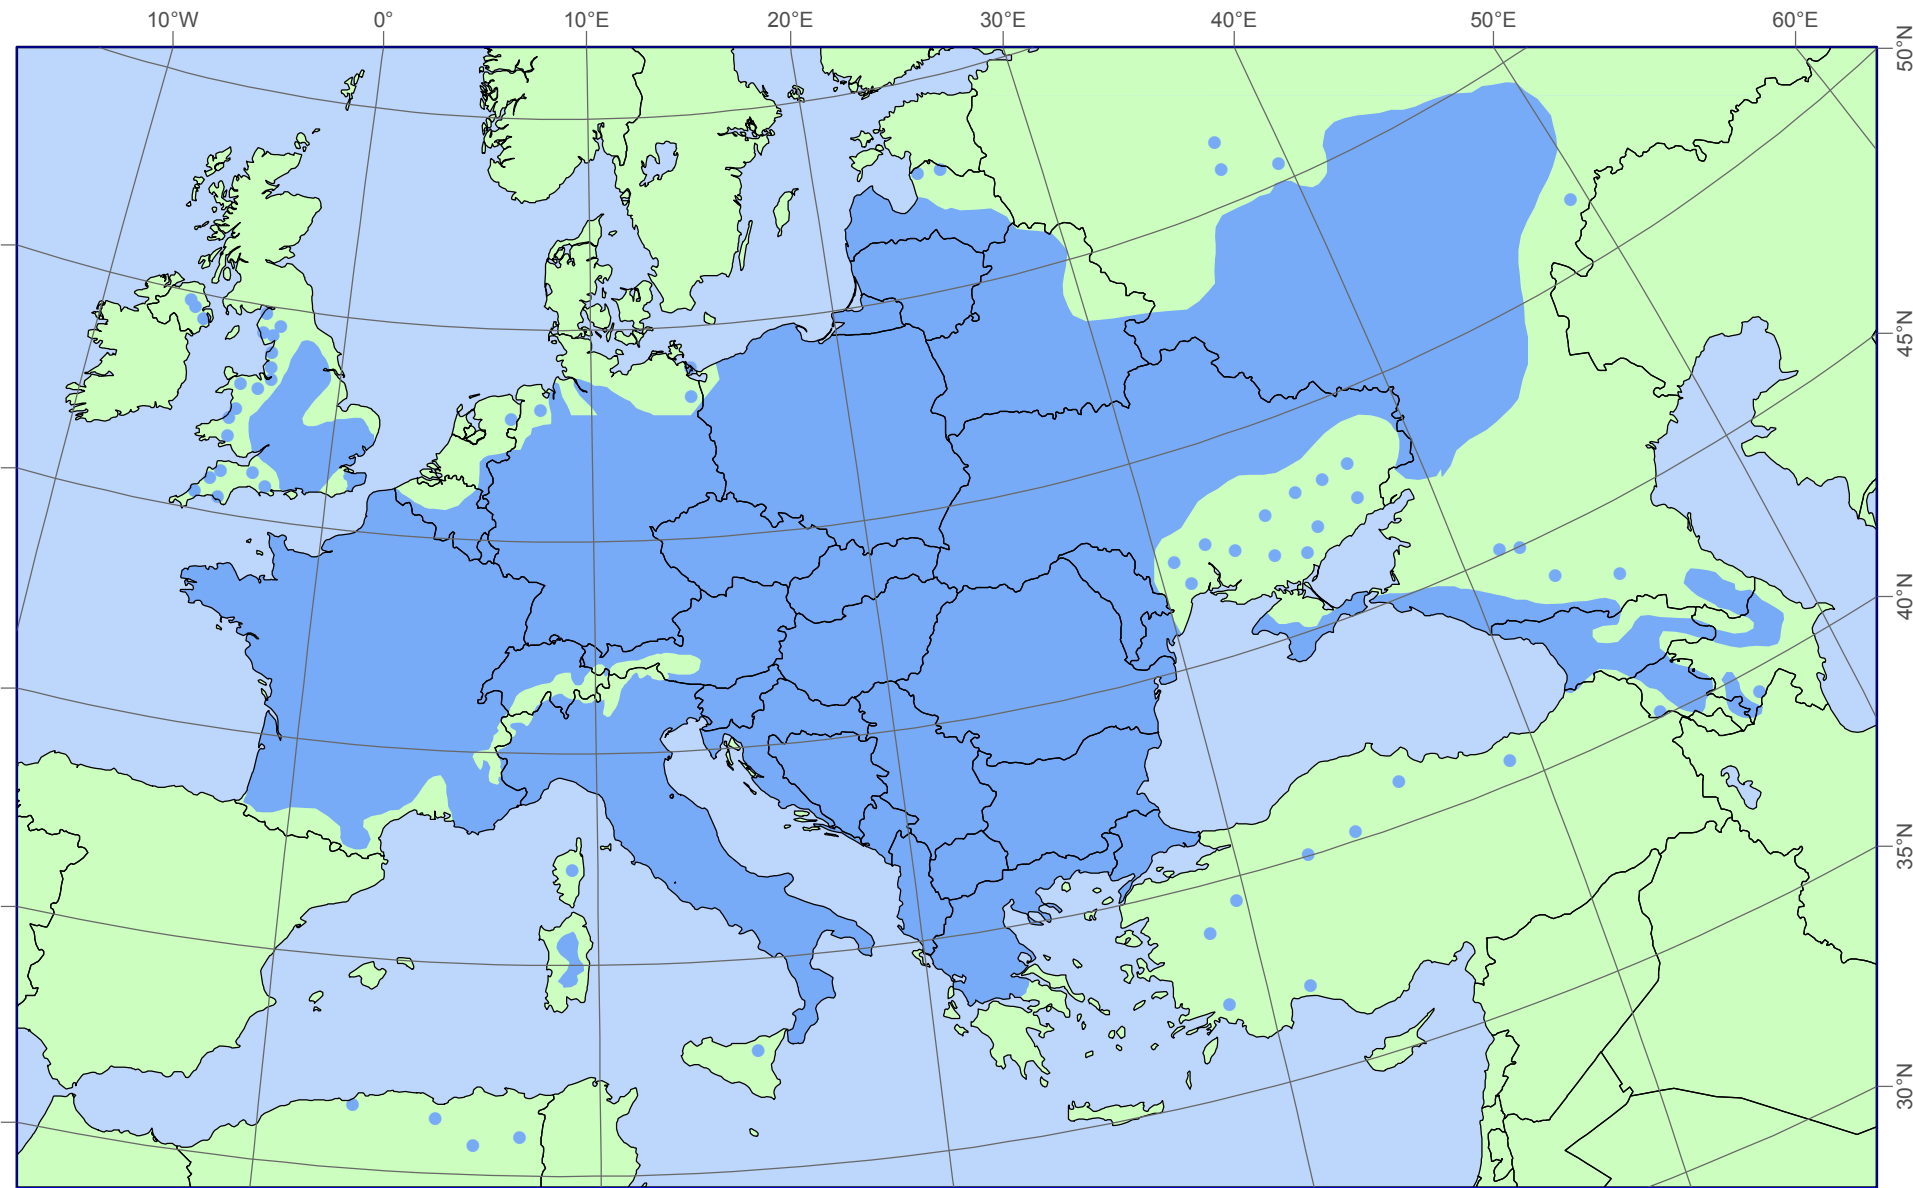

Pyrus pyraster

EUFORGEN Secretariat
c/o Bioversity International
Via dei Tre Denari, 472/a
00057 Maccarese (Fiumicino)
Rome, Italy
Tel. (+39)066118251
Fax: (+39)0661979661
euf_secretariat@cgiar.org
More information, updates
and other maps at:
www.euforgen.org

This distribution map, showing the natural distribution area of *Pyrus pyraster*, was compiled by members of the EUFORGEN Networks based on an earlier maps published by:
(i) Meusel H., Jäger E. Weinert E. 1965. Vergleichende Chorologie der Zentraleuropäischen Flora. Veb Gustav Fischer Verlag, Jena, 1. Karten, pp. 258
(ii) Wagner, I., 1995: Identifikation von Wildapfel (*Malus sylvestris* (L.) MILL.) und Wildbirne (*Pyrus pyraster* (L.) BURGD.) Voraussetzung zur Generhaltung des einheimischen Wildobstes. Forstarchiv 66: 39-47.

Citation: Distribution map of Wild pear (*Pyrus pyraster*) EUFORGEN 2009, www.euforgen.org.

First published online in 2004 - Updated on 30 July 2008