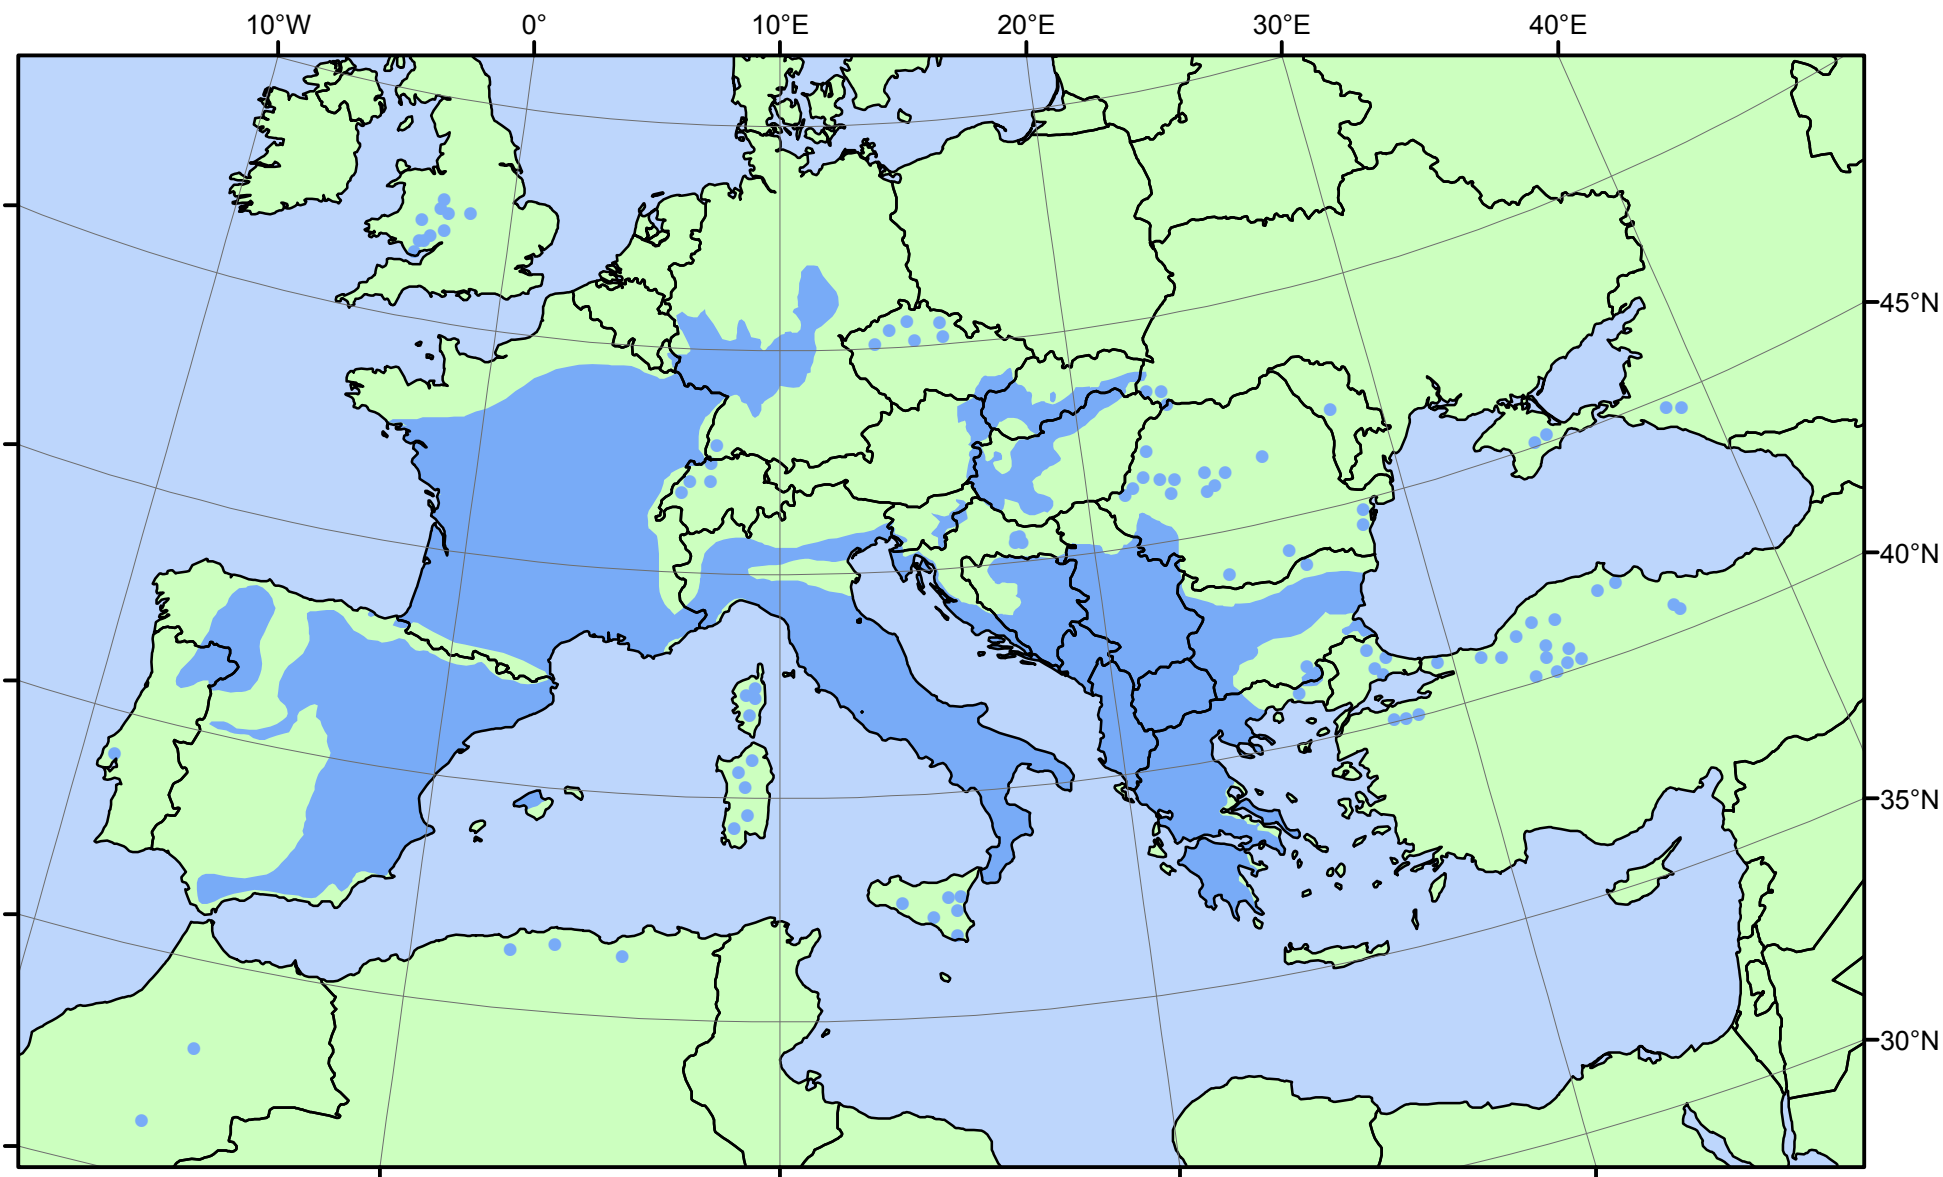

Sorbus domestica

EUFORGEN Secretariat
c/o Biodiversity International
Via dei Tre Denari, 472/a
00057 Maccarese (Fiumicino)
Rome, Italy
Tel. (+39)066118251
Fax: (+39)0661979661
euf_secretariat@cgiar.org
More information
and other maps at:
www.euforgen.org

This distribution map, showing the natural distribution area of *Sorbus domestica* was compiled by members of the EUFORGEN Networks based on an earlier map published by Kausch-Blecken v. Schmeling, W. in 2000 (The service tree (*Sorbus domestica* L.) (in German). 2.Edition, 184 p. Verlag Kausch, Bovenden Germany).

Citation: Distribution map of Service tree (*Sorbus domestica*) EUFORGEN 2009, www.euforgen.org.

First published online on 2003 - Updated on 25 July 2008